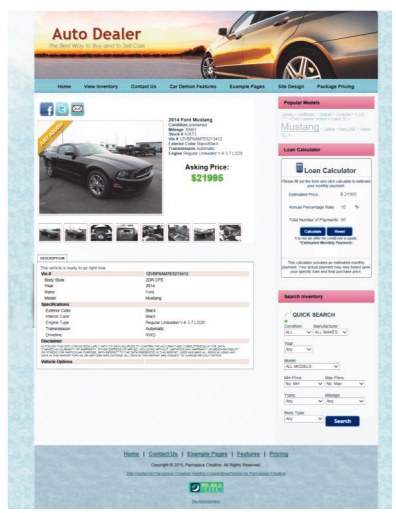

Example Pages

View your inventory
(shown above 9 at a time)

View each vehicle one at a time

Auto Dealer Website Package Pricing		
Item	1st Year	Annual Renewals
.com domain name registration	\$11.95	\$11.95
12 months for website hosting	\$60.00	\$60.00
Optional SSL Certificate and Secure Hosting	\$15.00	\$15.00
Installation of the Word Press platform site & email accounts on Website Cooperative	\$128.05	\$0.00
Limited customization of the Word Press Theme for the client	\$0.00	\$0.00
Installation and configuration of Car Demon Plugin and Optimized Site Theme	\$50.00	\$0.00
Access to Client Help website, training documents & videos	\$0.00	\$0.00
Total Package Price without SSL Certificate	\$250.00	\$71.95
Total Package Price with SSL Certificate	\$265.00	\$86.95