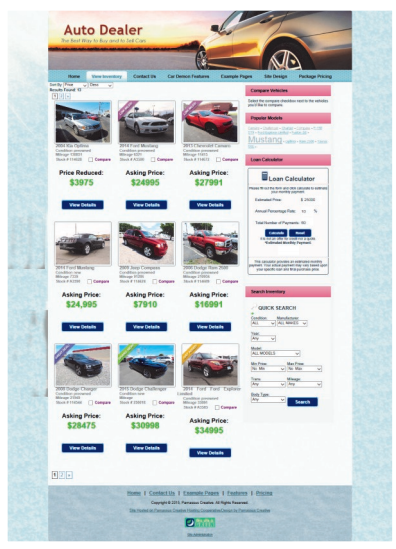

Example Pages

View your inventory
(shown above 9 at a time)

View each vehicle one at a time

Auto Dealer Website Package Pricing		
Item	1st Year	Annual Renewals
.com domain name registration	\$11.95	\$11.95
12 months for website hosting	\$60.00	\$60.00
Optional SSL Certificate and Secure Hosting	\$15.00	\$15.00
Installation of the Word Press platform site & email accounts on Website Cooperative	\$128.05	\$0.00
Limited customization of the Word Press Theme for the client	\$0.00	\$0.00
Installation and configuration of Car Demon Plugin and Optimized Site Theme	\$50.00	\$0.00
Access to Client Help website, training documents & videos	\$0.00	\$0.00
Total Package Price without SSL Certificate	\$250.00	\$71.95
Total Package Price with SSL Certificate	\$265.00	\$86.95